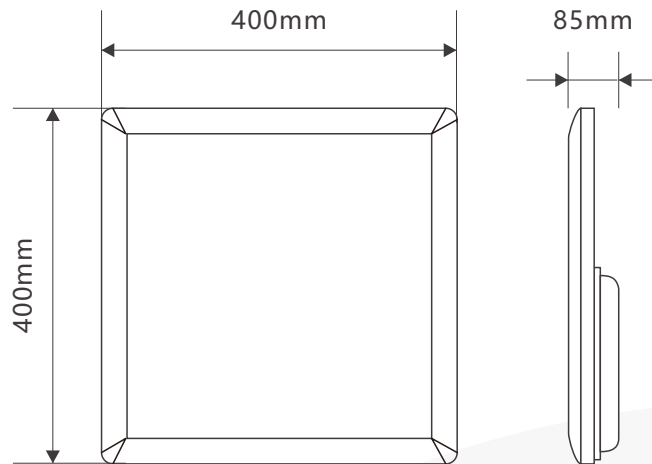

RS-PI12LA01

Long Range UHF Integrated Reader

RS-PI12LA01

Long Range UHF Integrated Reader

RS-PI12LA01 long range UHF integrated reader with built in 12dBi antenna, reading range up to 12 meters, portable and user-friendly, is widely used in asset tracking, production line, warehouse, logistic management, vehicle and personal management.

RS-PI12LA01 Long Range UHF Integrated Reader

Product Dimensions

Any discrepancy, please defer to the real product instead.

Application

RS-PI12LA01

Long Range UHF Integrated Reader

Specification

UHF	
RF Protocol	EPC Global UHF Class 1 Gen2 / ISO18000-6C
Engine	Base on Impinj R2000 RFID chip
Frequency	902~928MHz, 865~868MHz
Operation Mode	FHSS / Fixed frequency
Antenna Gain	Built-in 12dBi linear polarization antenna
Power Output	+20dBm ~ +30dBm@50Ω load, 1dBm each step
Communication Port	RS-232, 10M/100M Ethernet interfaces
Optional Interfaces	RS-485, Wiegand 26/34
IO Port	Two group relay output or two group level detection input is optional
Reading Range	0~15m (depends on antenna and tag type)
Writing Range	0-5m (depends on antenna and tag type)
Supported Regions	China, Korea, Malaysia, Japan US, Canada and other regions following U.S. FCC Europe and other regions following ETSI EN 302 208
Mechanical & Electrical Performance	
Power	DC 12V/3ADC 12V Input, PoE optional External power adapter (150 ~ 240V / 50Hz AC input and DC outputting 12V / 3A); POE optional
Power Assumption	2W(Standby), 10W(Working)
Dimension	400×400×85mm
Weight	3.5kg
Material	ABS Industrial casing
Work Temperature	-40°C ~ +75°C
Storage Temperature	-40°C ~ +80°C
IP Rate	IP67